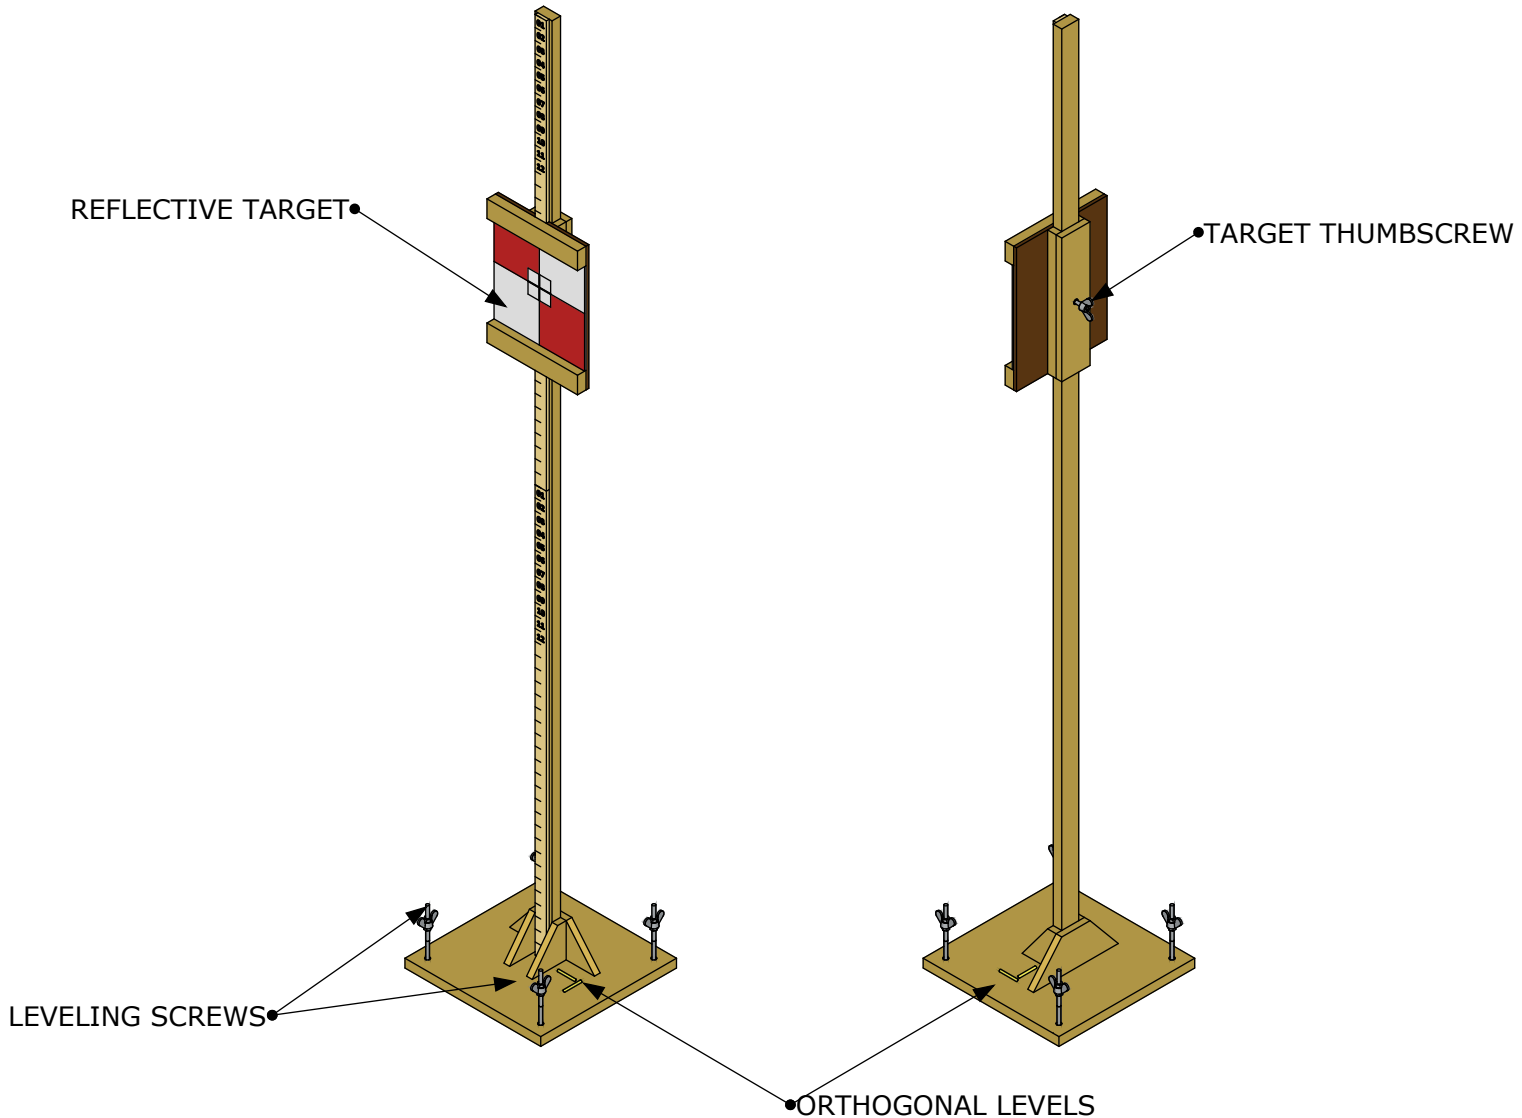

DATE:

**ONE-PERSON
SURVEYOR'S STICK**

FEATURES
SCALE 1:12 (1"=1')

#	REVISION	DATE
0	ORIGINAL	9/16/14
1		
2		
3		
4		

SS-01
1 OF 2

TOP VIEW

TARGET EXPLODED VIEW

BASE EXPLODED VIEW

**ONE-PERSON
SURVEYOR'S STICK**

CONSTRUCTION DETAILS
SCALE 1:12 (1"=1')

#	REVISION	DATE
0	ORIGINAL	9/16/14
1		
2		
3		
4		