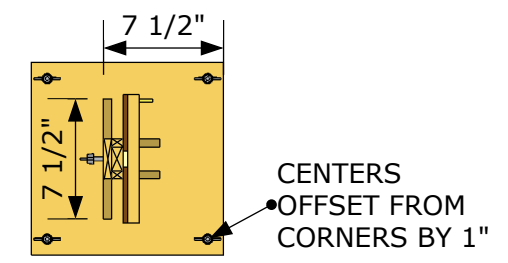

DATE:

**ONE-PERSON
SURVEYOR'S STICK**

FEATURES
SCALE 1:12 (1"=1')

#	REVISION	DATE
0	ORIGINAL	9/16/14
1		
2		
3		
4		

SS-01
1 OF 2

TOP VIEW

TARGET EXPLODED VIEW

BASE EXPLODED VIEW

**ONE-PERSON
SURVEYOR'S STICK**

CONSTRUCTION DETAILS
SCALE 1:12 (1"=1')

#	REVISION	DATE
0	ORIGINAL	9/16/14
1		
2		
3		
4		