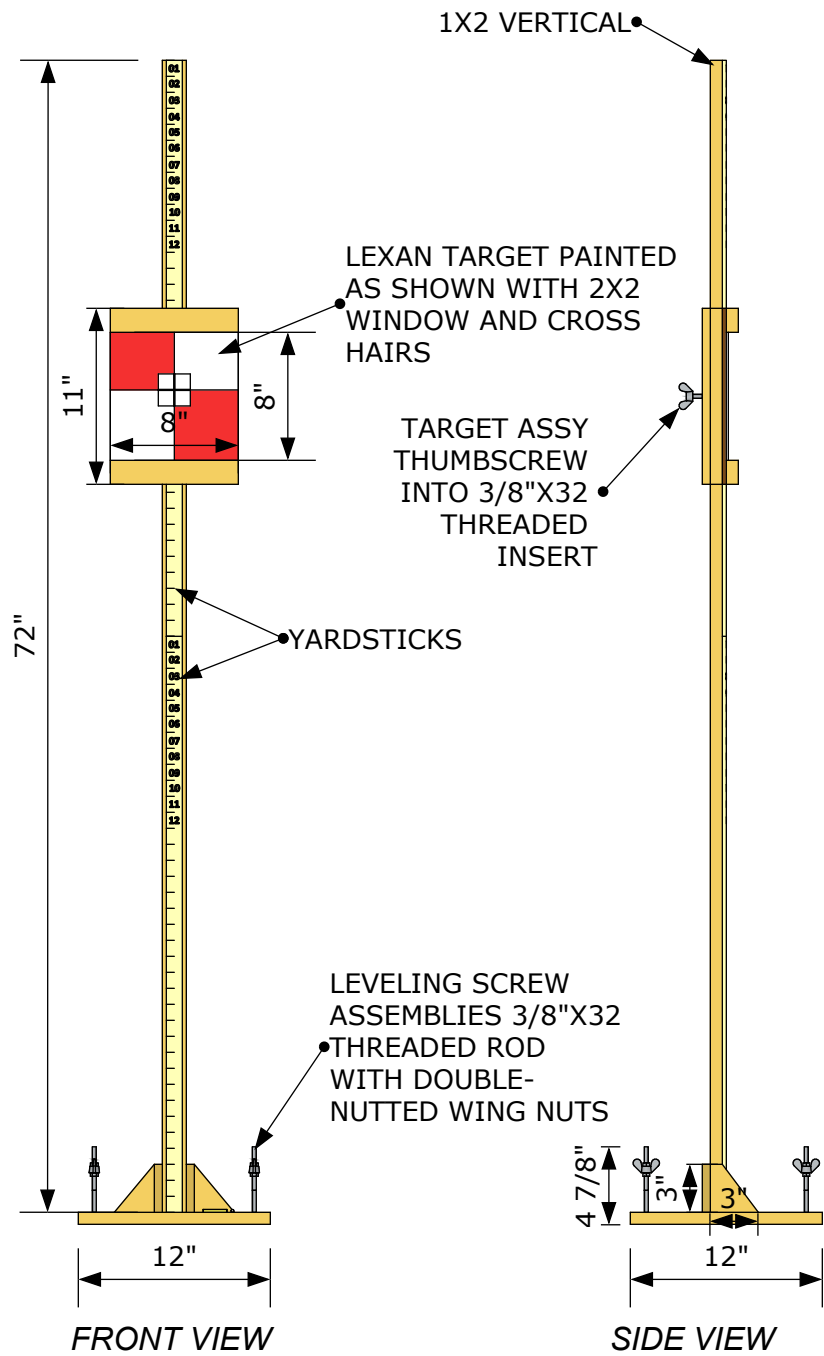

DATE:

**ONE-PERSON
SURVEYOR'S STICK**

FEATURES
SCALE 1:12 (1"=1')

#	REVISION	DATE
0	ORIGINAL	9/16/14
1		
2		
3		
4		

SS-01
1 OF 2

TOP VIEW

TARGET EXPLODED VIEW

BASE EXPLODED VIEW

**ONE-PERSON
SURVEYOR'S STICK**

CONSTRUCTION DETAILS
SCALE 1:12 (1"=1')

#	REVISION	DATE
0	ORIGINAL	9/16/14
1		
2		
3		
4		