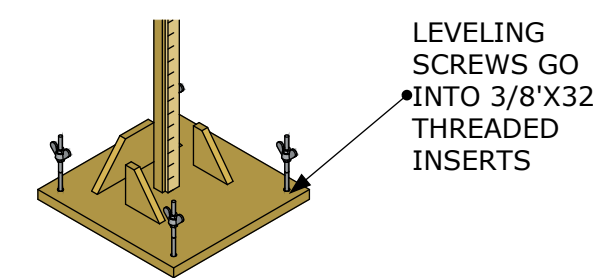

DATE:

**ONE-PERSON
SURVEYOR'S STICK**

FEATURES
SCALE 1:12 (1"=1')

#	REVISION	DATE
0	ORIGINAL	9/16/14
1		
2		
3		
4		

SS-01
1 OF 2

TOP VIEW

TARGET EXPLODED VIEW

BASE EXPLODED VIEW

**ONE-PERSON
SURVEYOR'S STICK**

CONSTRUCTION DETAILS
SCALE 1:12 (1"=1')

#	REVISION	DATE
0	ORIGINAL	9/16/14
1		
2		
3		
4		